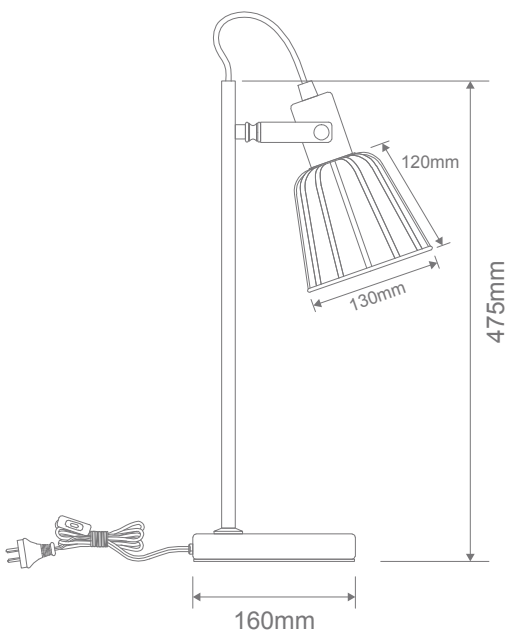

ASHLEY-DL Desk lamp

Description

ASHLEY-DL desk lamp Series combines a metal base, thin frame and wire guard shade, which offers a slim and linear appearance for most modern interior decors. Ideal as a feature lamp in living rooms and bedrooms. Featuring plated Matt Black with Antique Brass highlights. Part of a family of matching floor lamp, table lamps, as well as hanging pendants.

Specification Features

Input Voltage: 240V
 Power (W): 60W Max
 IP rating (IP): 20
 Lamp Base: E14
 Requires: E14 Lamp (Not Included)

Diagrams / Additional

Item No.	Variant	Lamp Base
ASHLEY-DL	Blk	E14